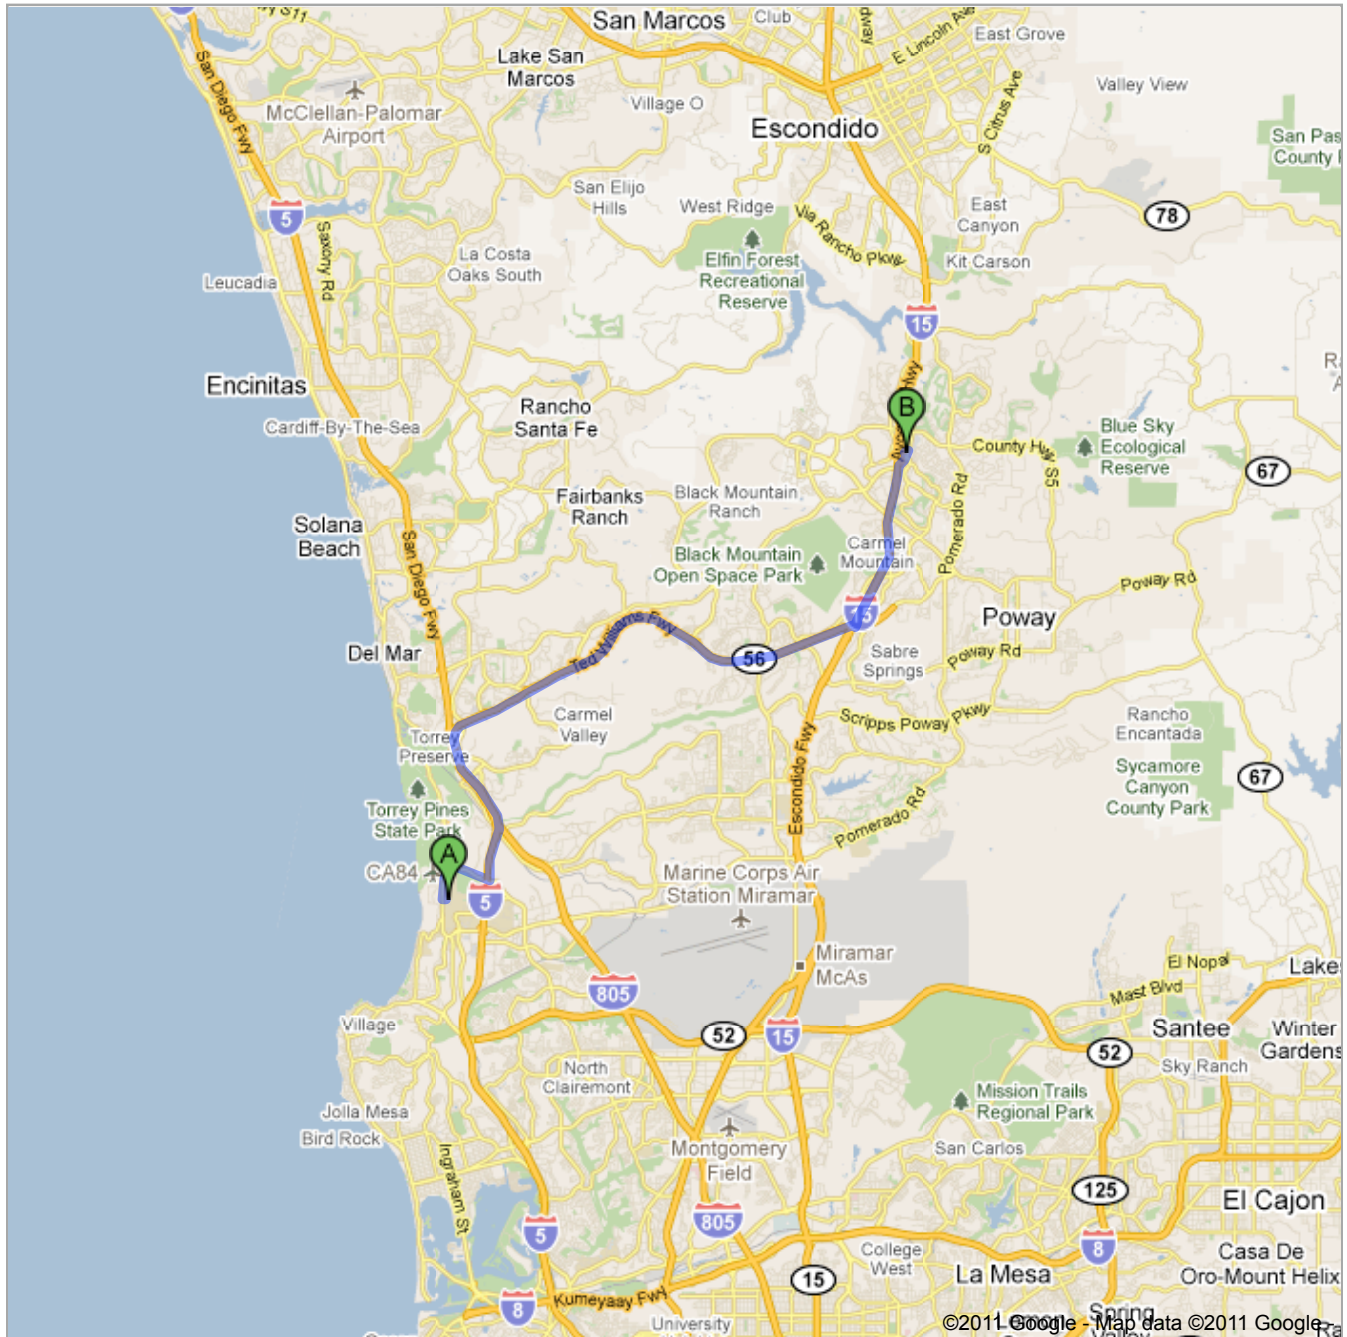

Directions to Pearl Chinese Cuisine

11666 Avena Place, San Diego, CA 92128 - (858) 487-3388

19.0 mi – about **23 mins**

Save trees. Go green!
Download Google Maps on your phone at google.com/gmm

 Muir College Dr, San Diego, CA 92037

- | | | |
|---|---|----------------------------|
| | 1. Head west on Muir College Dr toward N Torrey Pines Rd | go 423 ft
total 423 ft |
|  | 2. Turn right at N Torrey Pines Rd
About 2 mins | go 0.8 mi
total 0.9 mi |
|  | 3. Turn right at Genesee Ave
About 2 mins | go 0.9 mi
total 1.7 mi |
|  | 4. Turn left to merge onto I-5 N
About 2 mins | go 0.9 mi
total 2.6 mi |
|  | 5. Slight right at Interstate 5 Local Bypass N (signs for CA-56 E)
About 2 mins | go 2.4 mi
total 5.0 mi |
|  | 6. Continue onto CA-56 E
About 9 mins | go 9.8 mi
total 14.9 mi |
|  | 7. Take exit 9 to merge onto I-15 N
About 3 mins | go 3.4 mi
total 18.3 mi |
|  | 8. Take exit 23 for Bernardo Center Dr | go 0.3 mi
total 18.5 mi |
|  | 9. Turn right at Bernardo Center Dr
About 1 min | go 0.4 mi
total 18.9 mi |
|  | 10. Make a U-turn at Lomica Dr
About 1 min | go 230 ft
total 18.9 mi |
|  | 11. Turn right at Avena Pl | go 226 ft
total 19.0 mi |

 **Pearl Chinese Cuisine**
11666 Avena Place, San Diego, CA 92128 - (858) 487-3388

These directions are for planning purposes only. You may find that construction projects, traffic, weather, or other events may cause conditions to differ from the map results, and you should plan your route accordingly. You must obey all signs or notices regarding your route.

Map data ©2011 Google

Directions weren't right? Please find your route on maps.google.com and click "Report a problem" at the bottom left.