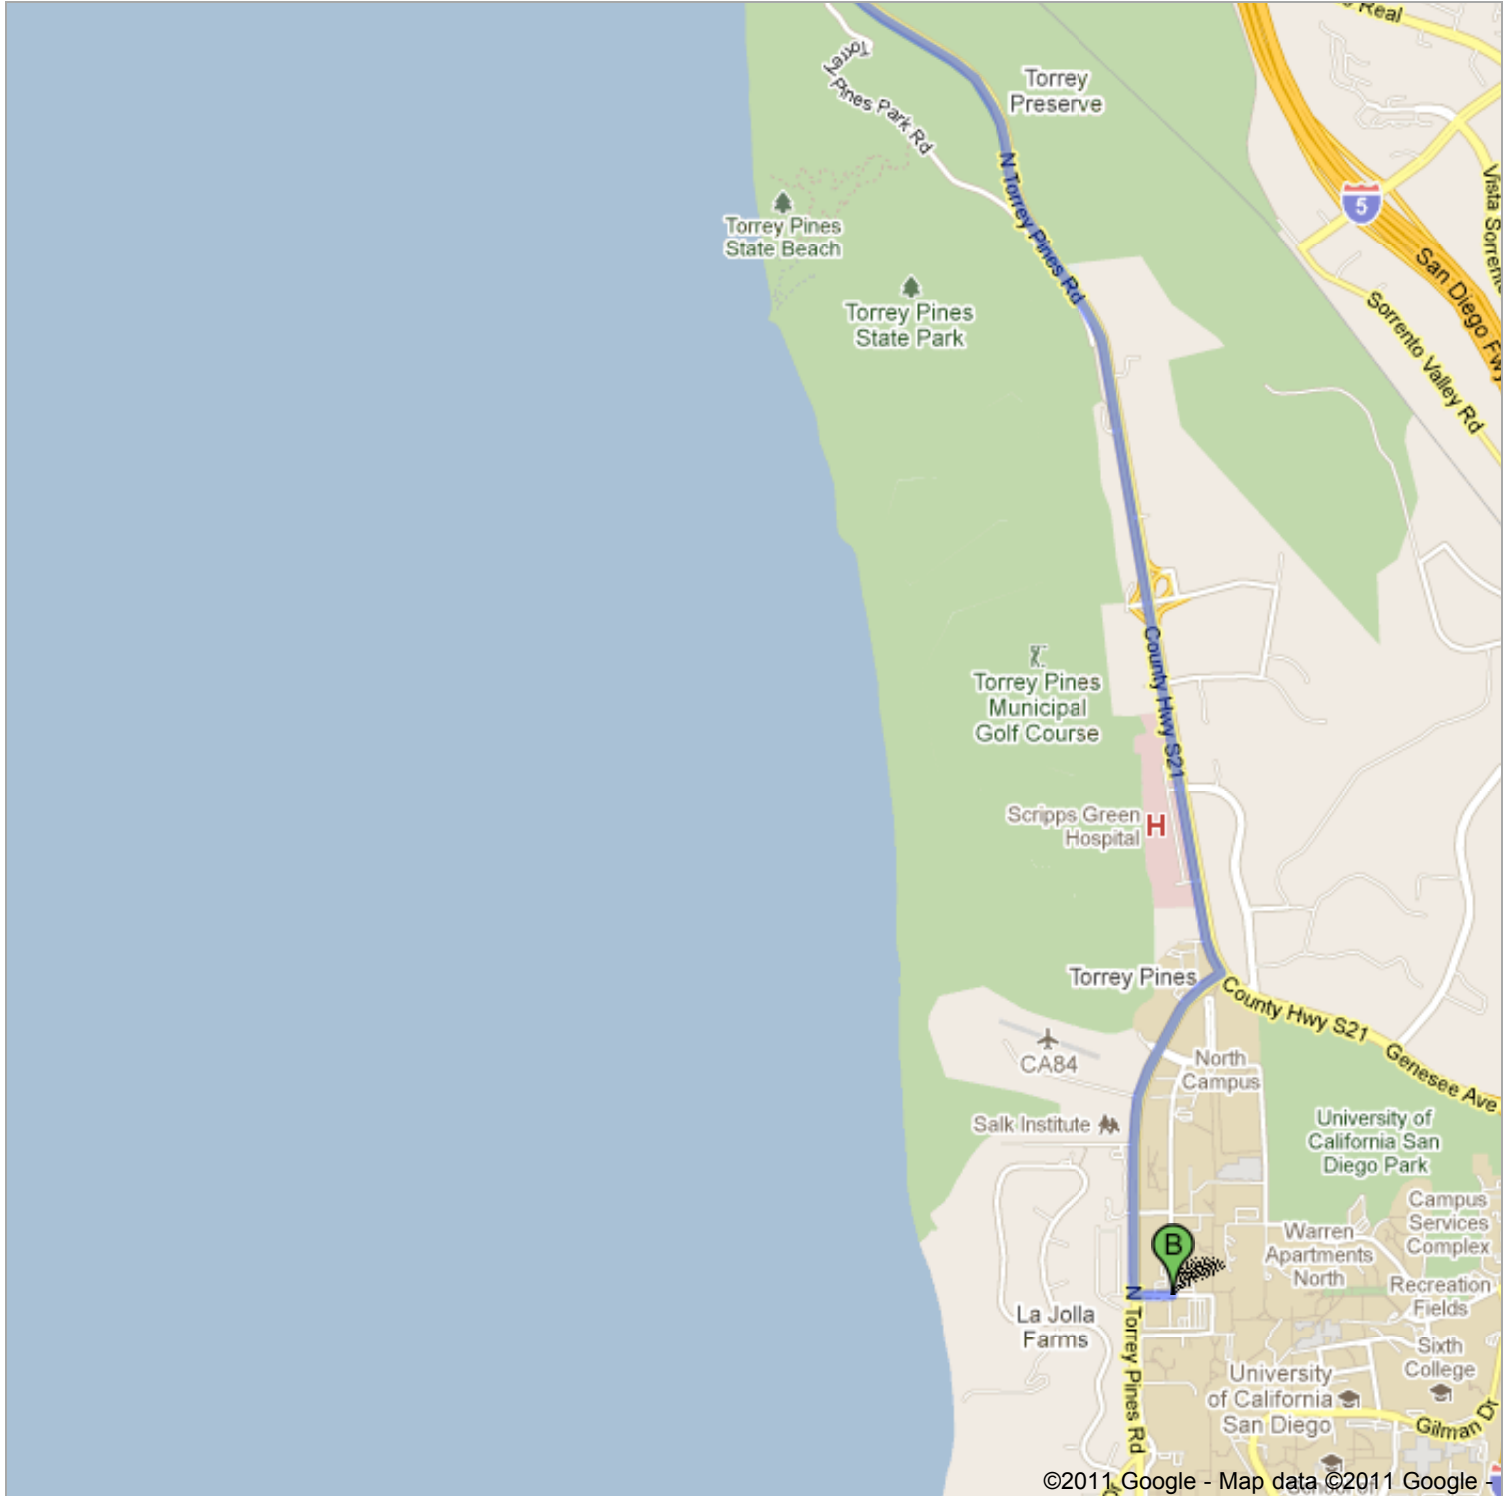

**Directions to Muir College Dr, San Diego, CA 92037**  
5.4 mi – about 11 mins

Directions from Del Mar Inn to SCGAS

**Save trees. Go green!**  
Download Google Maps on your phone at [google.com/gmm](http://google.com/gmm)

**Clarion Carriage House Inn Del Mar Inn**

720 Camino Del Mar, Del Mar, CA 92014 - (858) 755-9765

1. Head **south** on **Camino Del Mar** toward **La Amatista Rd**  
About 2 mins go 0.9 mi  
total 0.9 mi
2. Continue onto **N Torrey Pines Rd**  
About 6 mins go 3.6 mi  
total 4.5 mi
3. Turn right to stay on **N Torrey Pines Rd**  
About 2 mins go 0.8 mi  
total 5.3 mi
4. Turn left at **Muir College Dr**  
About 1 min go 459 ft  
total 5.4 mi

**Muir College Dr, San Diego, CA 92037**

These directions are for planning purposes only. You may find that construction projects, traffic, weather, or other events may cause conditions to differ from the map results, and you should plan your route accordingly. You must obey all signs or notices regarding your route.