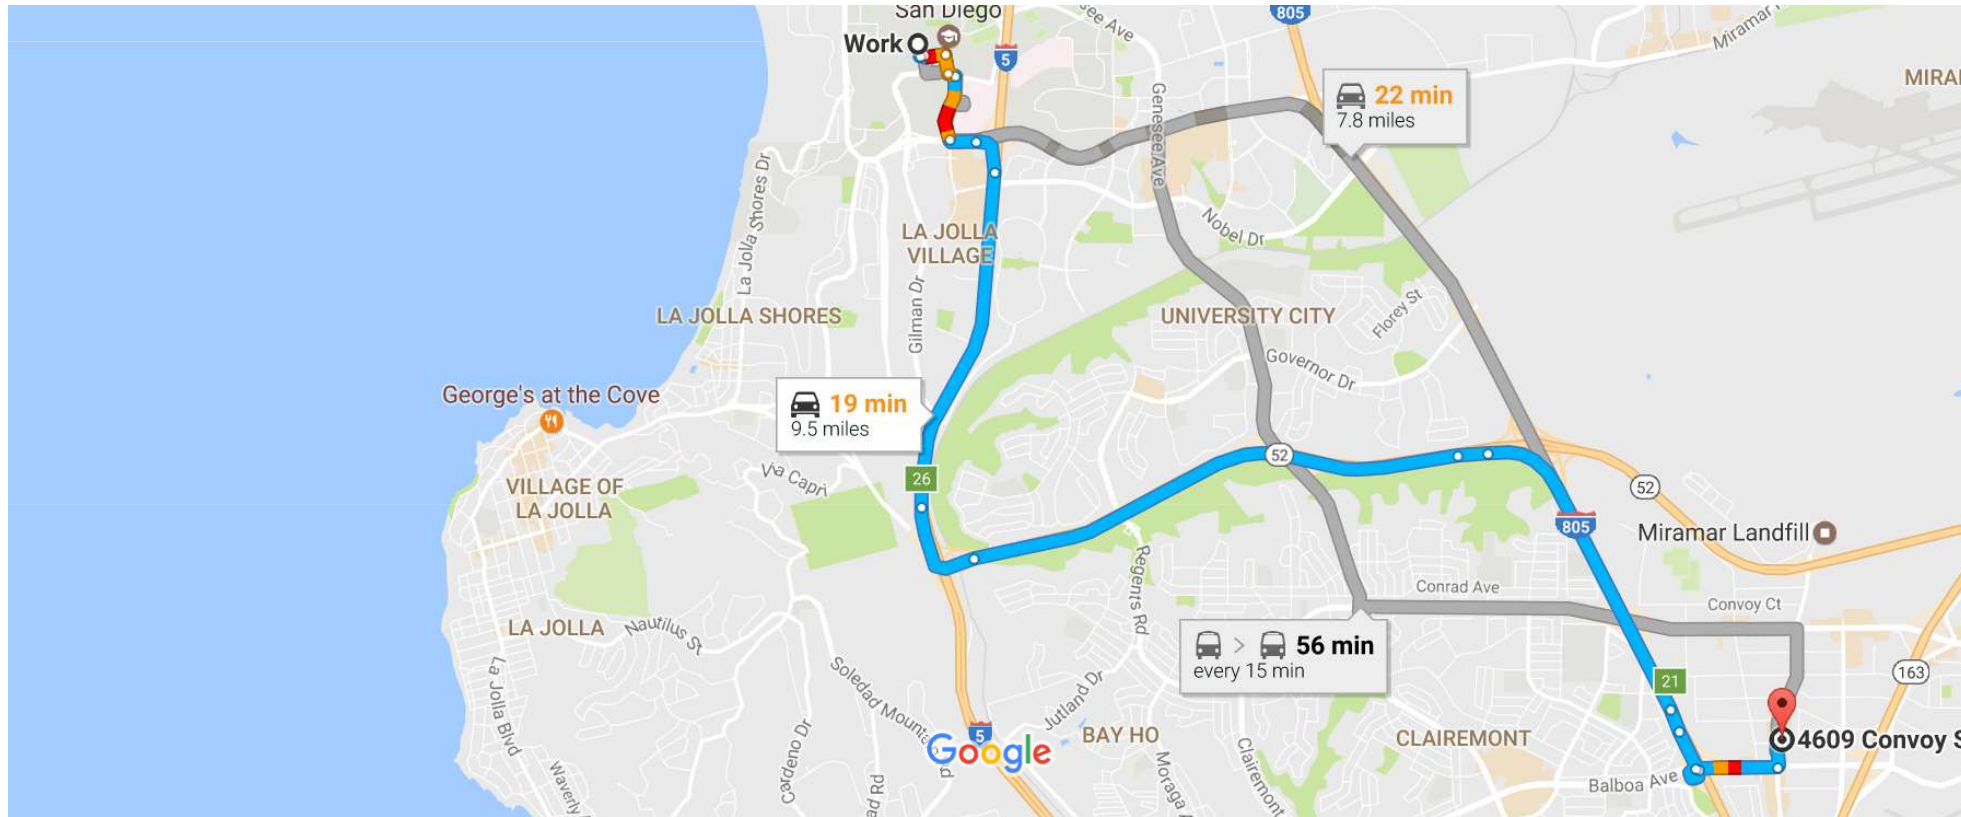

9500 Gilman Dr, La Jolla, CA 92093 to 4609 Convoy St, San Diego, CA 92111

Drive 9.5 miles, 19 min

Map data ©2017 Google 1 mi

via CA-52 E 19 min
 Fastest route, despite the usual traffic 9.5 miles

via I-805 S 22 min
 The usual traffic 7.8 miles